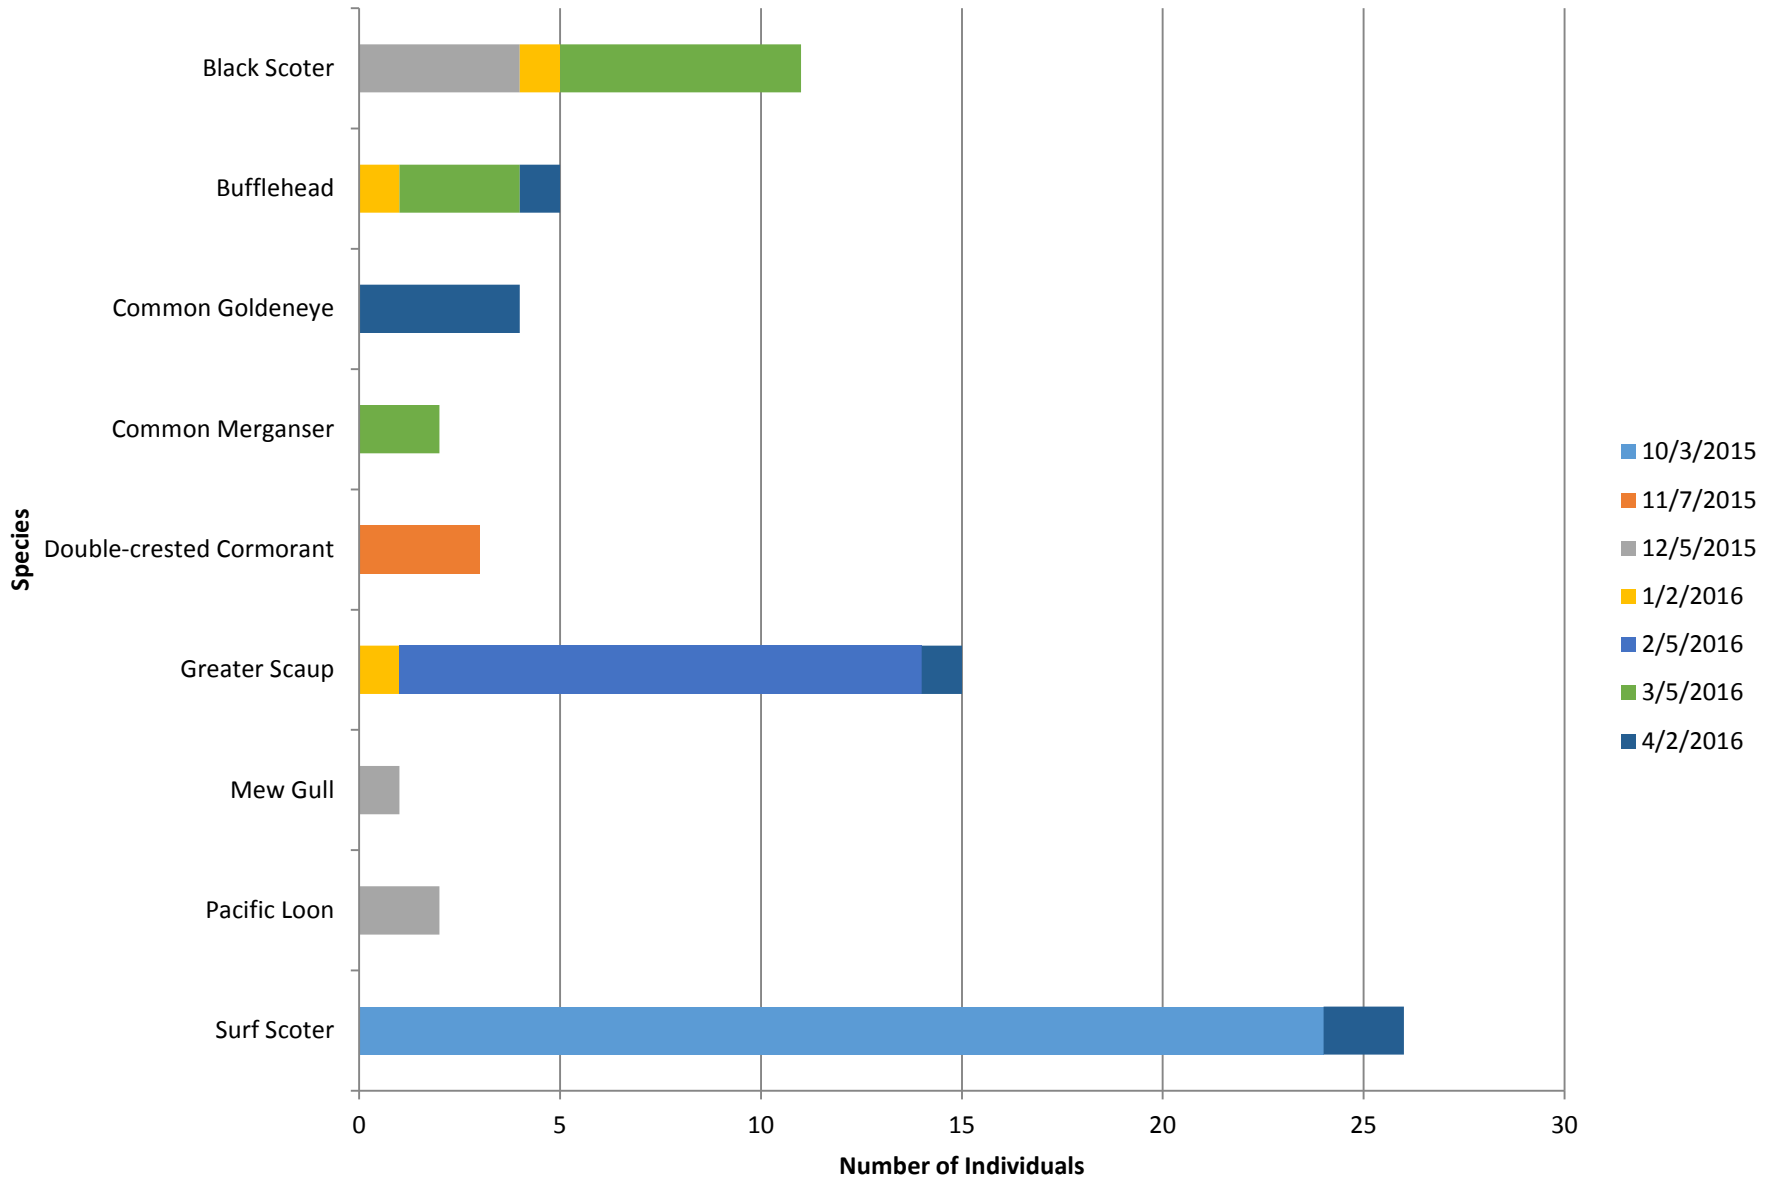

Heron Island Ferry Terminal

Total number of birds by species recorded at site during survey season. Sightings color-coded by month.