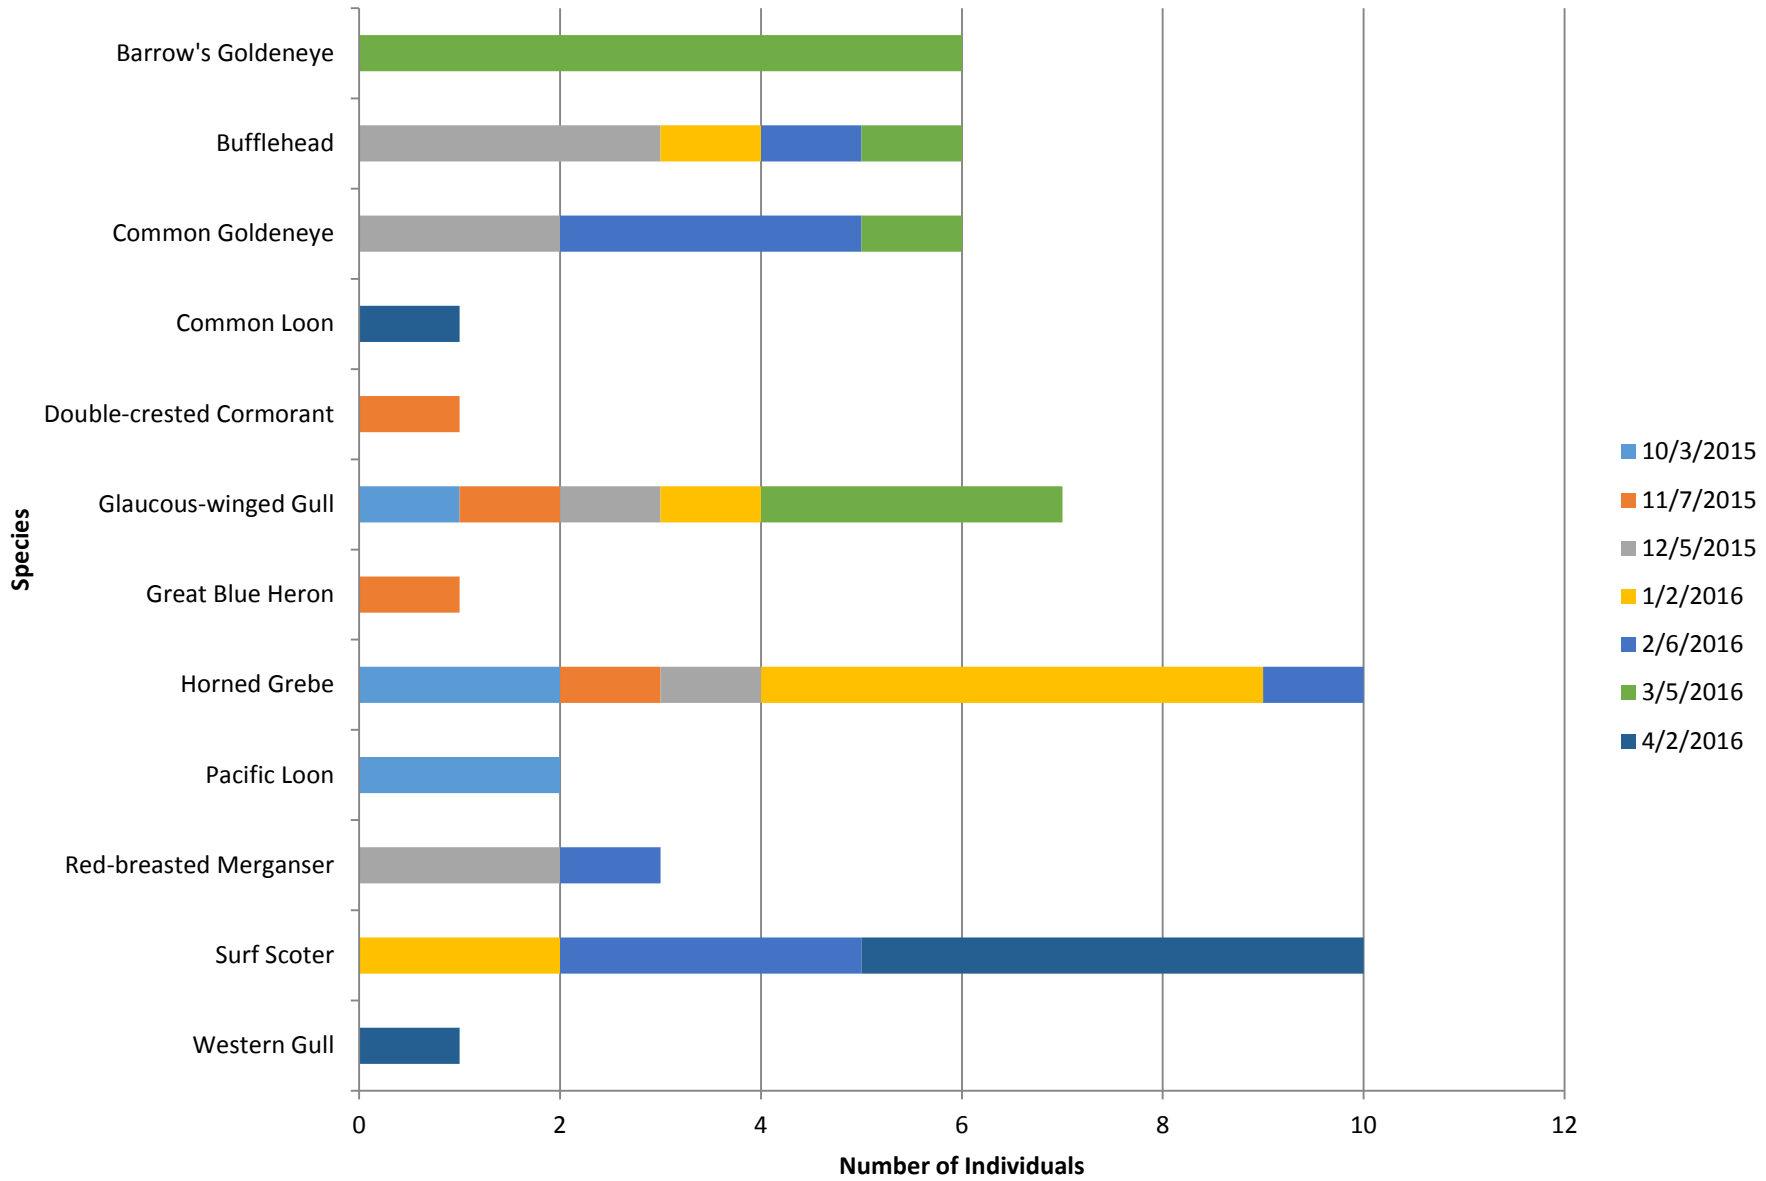

Cromwell East

Total number of birds by species recorded at site during survey season. Sightings color-coded by month.