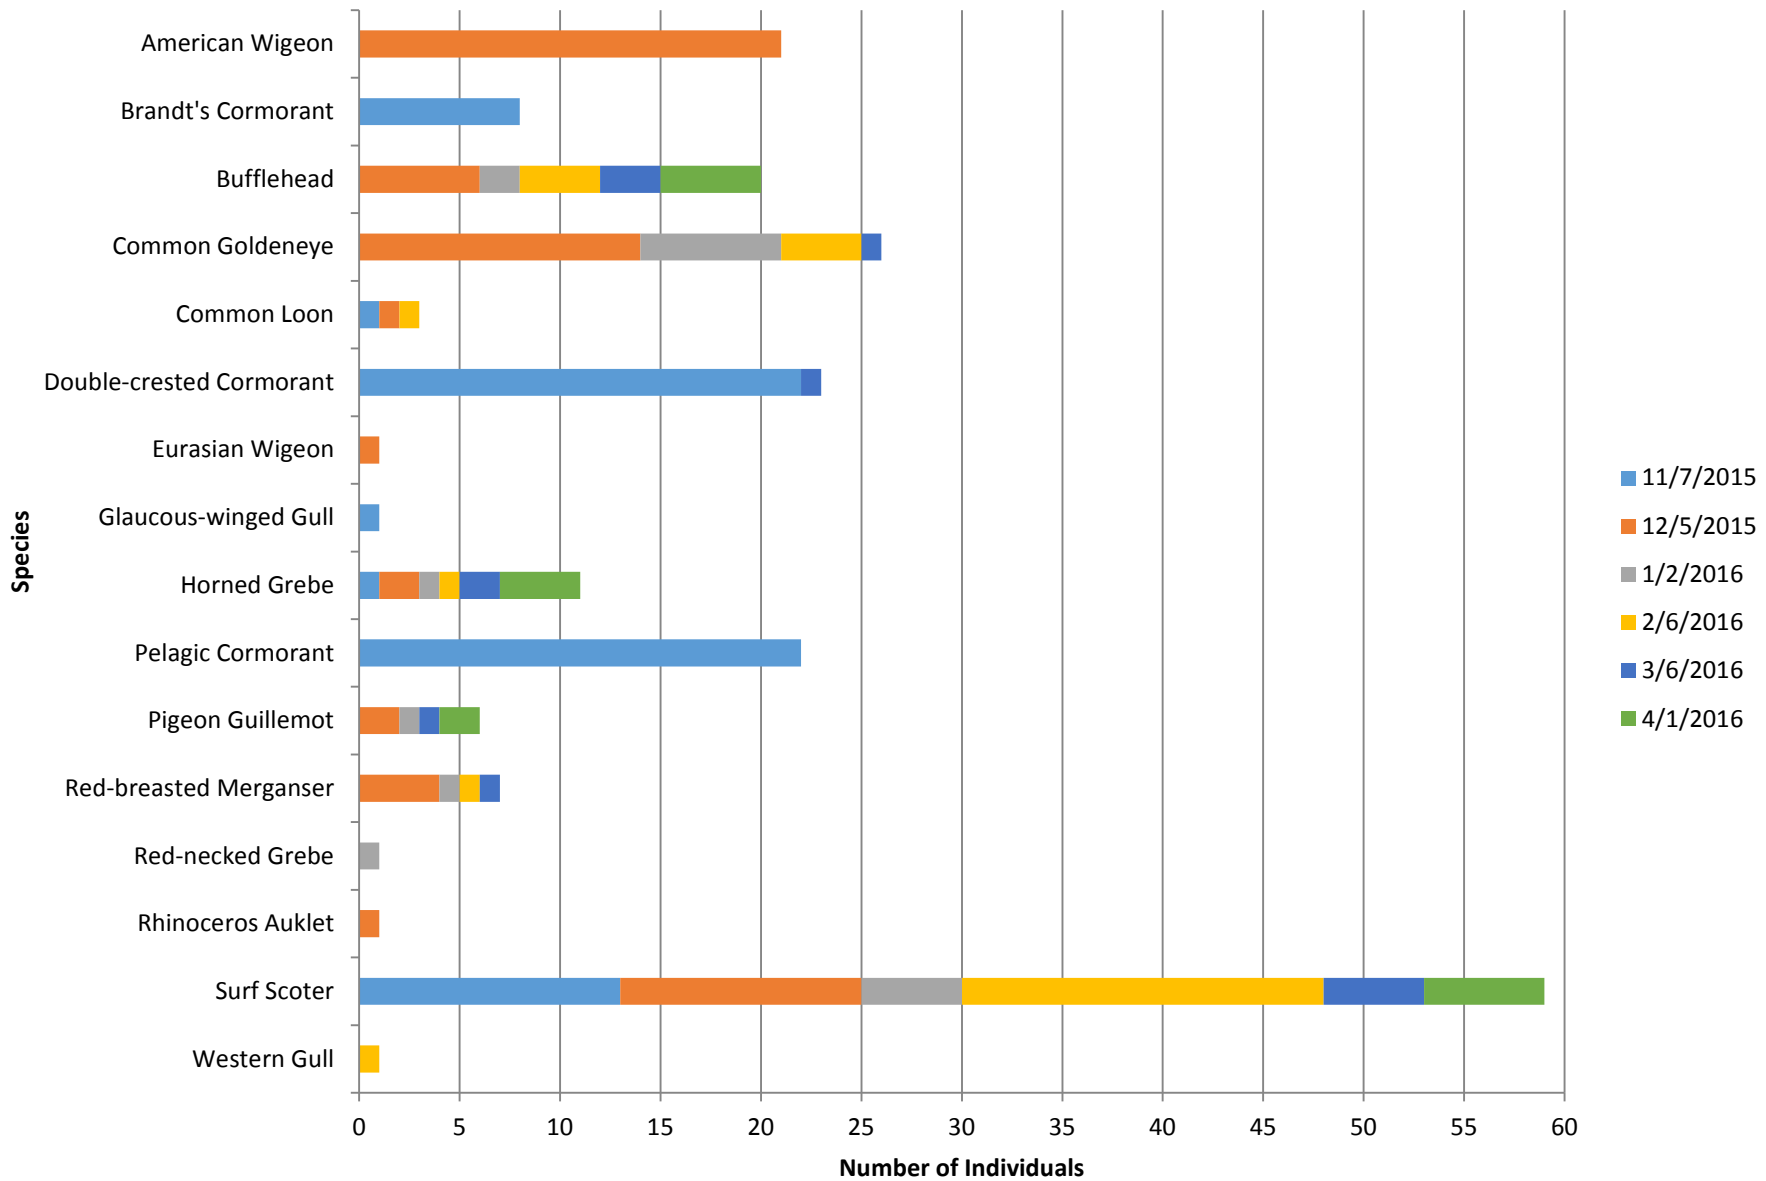

Anderson Island Ferry Dock

Total number of birds by species recorded at site during survey season. Sightings color-coded by month.